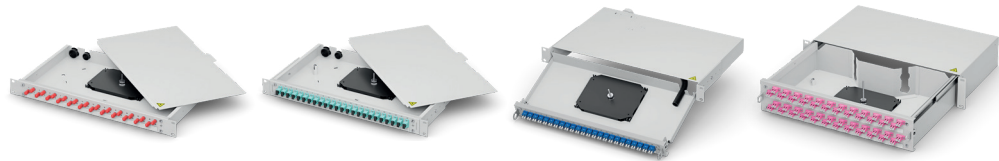

FO-PP

Public Authorities
and institutions

Data centers

Hospitals

MAXIMUM QUALITY AND MAXIMUM SECURITY.

Our optimized FO-PP-Portfolio.

Telegärtner's fiber optic patch panels are the ideal solutions for a safe and reliable start into fiber optic projects in data centers. High-quality materials and optical fibers give you peace of mind during installation, operation

- Powder-coated buckling resistant 19" sheet steel housing in light-grey (similar to RAL 7035)
- Cable entries on the rear accept M20/M25 cable glands
- Top cover included
- Data sheets, installation instructions, etc. available online

- Catalog items with OS2, OM3/4/5 fibers
- Catalog items with ST-S(cer), ST-D, LC-D/Q, SC-D, MDC-Q, E2000 adaptors
- Reserve capacity of the front panels by default
- All patch panels types available in splice and patch version
- Customer-specific versions easily created using the TICNET configurator

		Basis-eco	Basis-V	Profi-V	Profi-T
Panels with Pigtailed	Installed (colour code VDE 0888)	✓	✓	✓	✓
	Stripped	✓	✓	✓	✓
	Grade SM	PC: B2 (APC: B1)	PC: B2 (APC: B1)	PC: B2 (APC: B1)	PC: B2 (APC: B1)
Splice cassette	Type	Nokia	Nokia	Nokia	Nokia
Adaptors	LC-D, SC-D/LC-Q, ST-S, E2k, E2k C, MDC-Q	✓	✓	✓	✓
	Fibers/polishing OS2/(A)PC, OM2/3/4/5	✓	✓	✓	✓
Housing	Height	1U	1U+2U	1U	1U+2U
	Depth	265 mm	265 mm	300 mm	265 mm
	Housing material	Steel	Steel	Steel	Steel
	Front plate material	Steel	Steel	Steel	Steel
	Port numbering	✓	✓	✓	✓
	Aramid yarn strain relief	-	✓	✓	✓
	Slide-out	-	-	✓	✓
	detachable	-	-	✓	-
	Set-back mounting	-	in 5 steps	in 5 steps	-
	Logo (customer branding possible)	✓	✓	✓	✓
	Fixation cable ties/hook-and-loop	✓	✓	✓	✓
	M20/M25 opening	2x	2x	2x	2x
	Cover	yes	yes	integrated	integrated